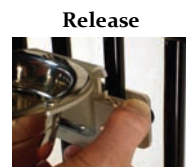

Kennel-Gear® Bowl Systems

Product Information: Kennel-Gear bowl kits come with a bowl and Kennel Bar Mount system. This allows the user to attach the bowl to kennels, crates, chain link fences or solid surfaces (solid surface attachments do not require the thumbscrews or back plate). Once the Kennel Bar Mount has been installed the bowl can easily be inserted into the mount and also removed. All Kennel-Gear products are universal within the different mounting systems.

Part Number: 6000   **MSRP:** $33.95
Description: 1/2 Pint Bowl w/Kennel Bar Mount

Part Number: 6001   **MSRP:** $34.95
Description: 1 Pint Bowl w/Kennel Bar Mount

Part Number: 6002   **MSRP:** $36.95
Description: 1 Pint Crate Bowl w/Kennel Bar Mount
- Offsets to the left to fit in the corner of the crate providing the animal more room for a more comfortable travel.

Part Number: 6003   **MSRP:** $41.95
Description: 1 Pint Double Bowl w/Kennel Bar Mount

Part Number: 6004   **MSRP:** $39.95
Description: 1 Quart Bowl w/Kennel Bar Mount

Part Number: 6005   **MSRP:** $46.95
Description: 1 Quart Double Bowl w/Kennel Bar Mount

Part Number: 6006   **MSRP:** $44.95
Description: 2 Quart Bowl w/Kennel Bar Mount

Part Number: 6007   **MSRP:** $49.95
Description: 2 Quart Double Bowl w/Kennel Bar Mount

Work Flow of the Kennel-Gear System