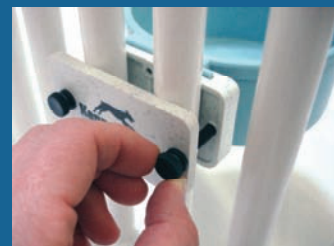

The Secure Feeding Solution for your Home or Business

KENNEL-GEAR...INNOVATIVE PET PRODUCTS FOR HOME AND BUSINESS

Innovation for better animal care is the single focus behind the development of the Kennel-Gear product line.

The Kennel-Gear line of high quality, health inspired products make the caring and treating of animal simple, safe, clean and very convenient. Our easy to install design allows you to attach your bowl directly to crates, pens, and (or) solid surfaces. Simply attach the Back plate and Surface Mount with the supplied thumbscrews then easily slide your pets bowl into the mount. Once attached the bowl is locked in place providing a secure feeding area - no more bowls tipping over, getting played with, or being drag around. When finished, simple release the paw proof lever and remove the bowl. Dishwasher safe for easy cleaning. Bowls are 1 quart in size.

To order your Kennel-Gear bowl system please call (800) 738-5004 or email sales@rpmus.com.

Available Colors:

RPM Enterprises, Inc
12428 Hwy 99, suite 53
Everett, WA 98204

Phone: (800) 738-5004
Fax: (425) 355-3891
Email: sales@rpmus.com
www.kennel-gear.com