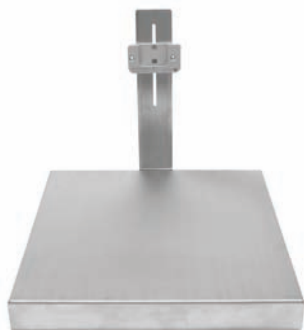

Product Information:

The Kennel-Gear Deco Diner brings elegance and functionality to your home and pets feeding area. Constructed of Stainless Steel and utilizing the patented Piranha Lox locking system the Deco Diner will make feeding your pet easy and stylish. Bowls easily lock in place to prevent tipping, spilling and playing with dishes. Easily unlatches for quick cleaning, storage, or moving to another location. Adjustable height allows for the perfect feeding height for your pet.

Part Number: 1028 MSRP: \$149.95

Product Highlights:

- Constructed of Stainless Steel
- Adjustable Height
- Dishwasher safe bowls
- Locking bowls reduce spills, and playing
- Made in the USA
- Other bowl and pail sizes available
- 2 Year Guarantee on Bowls